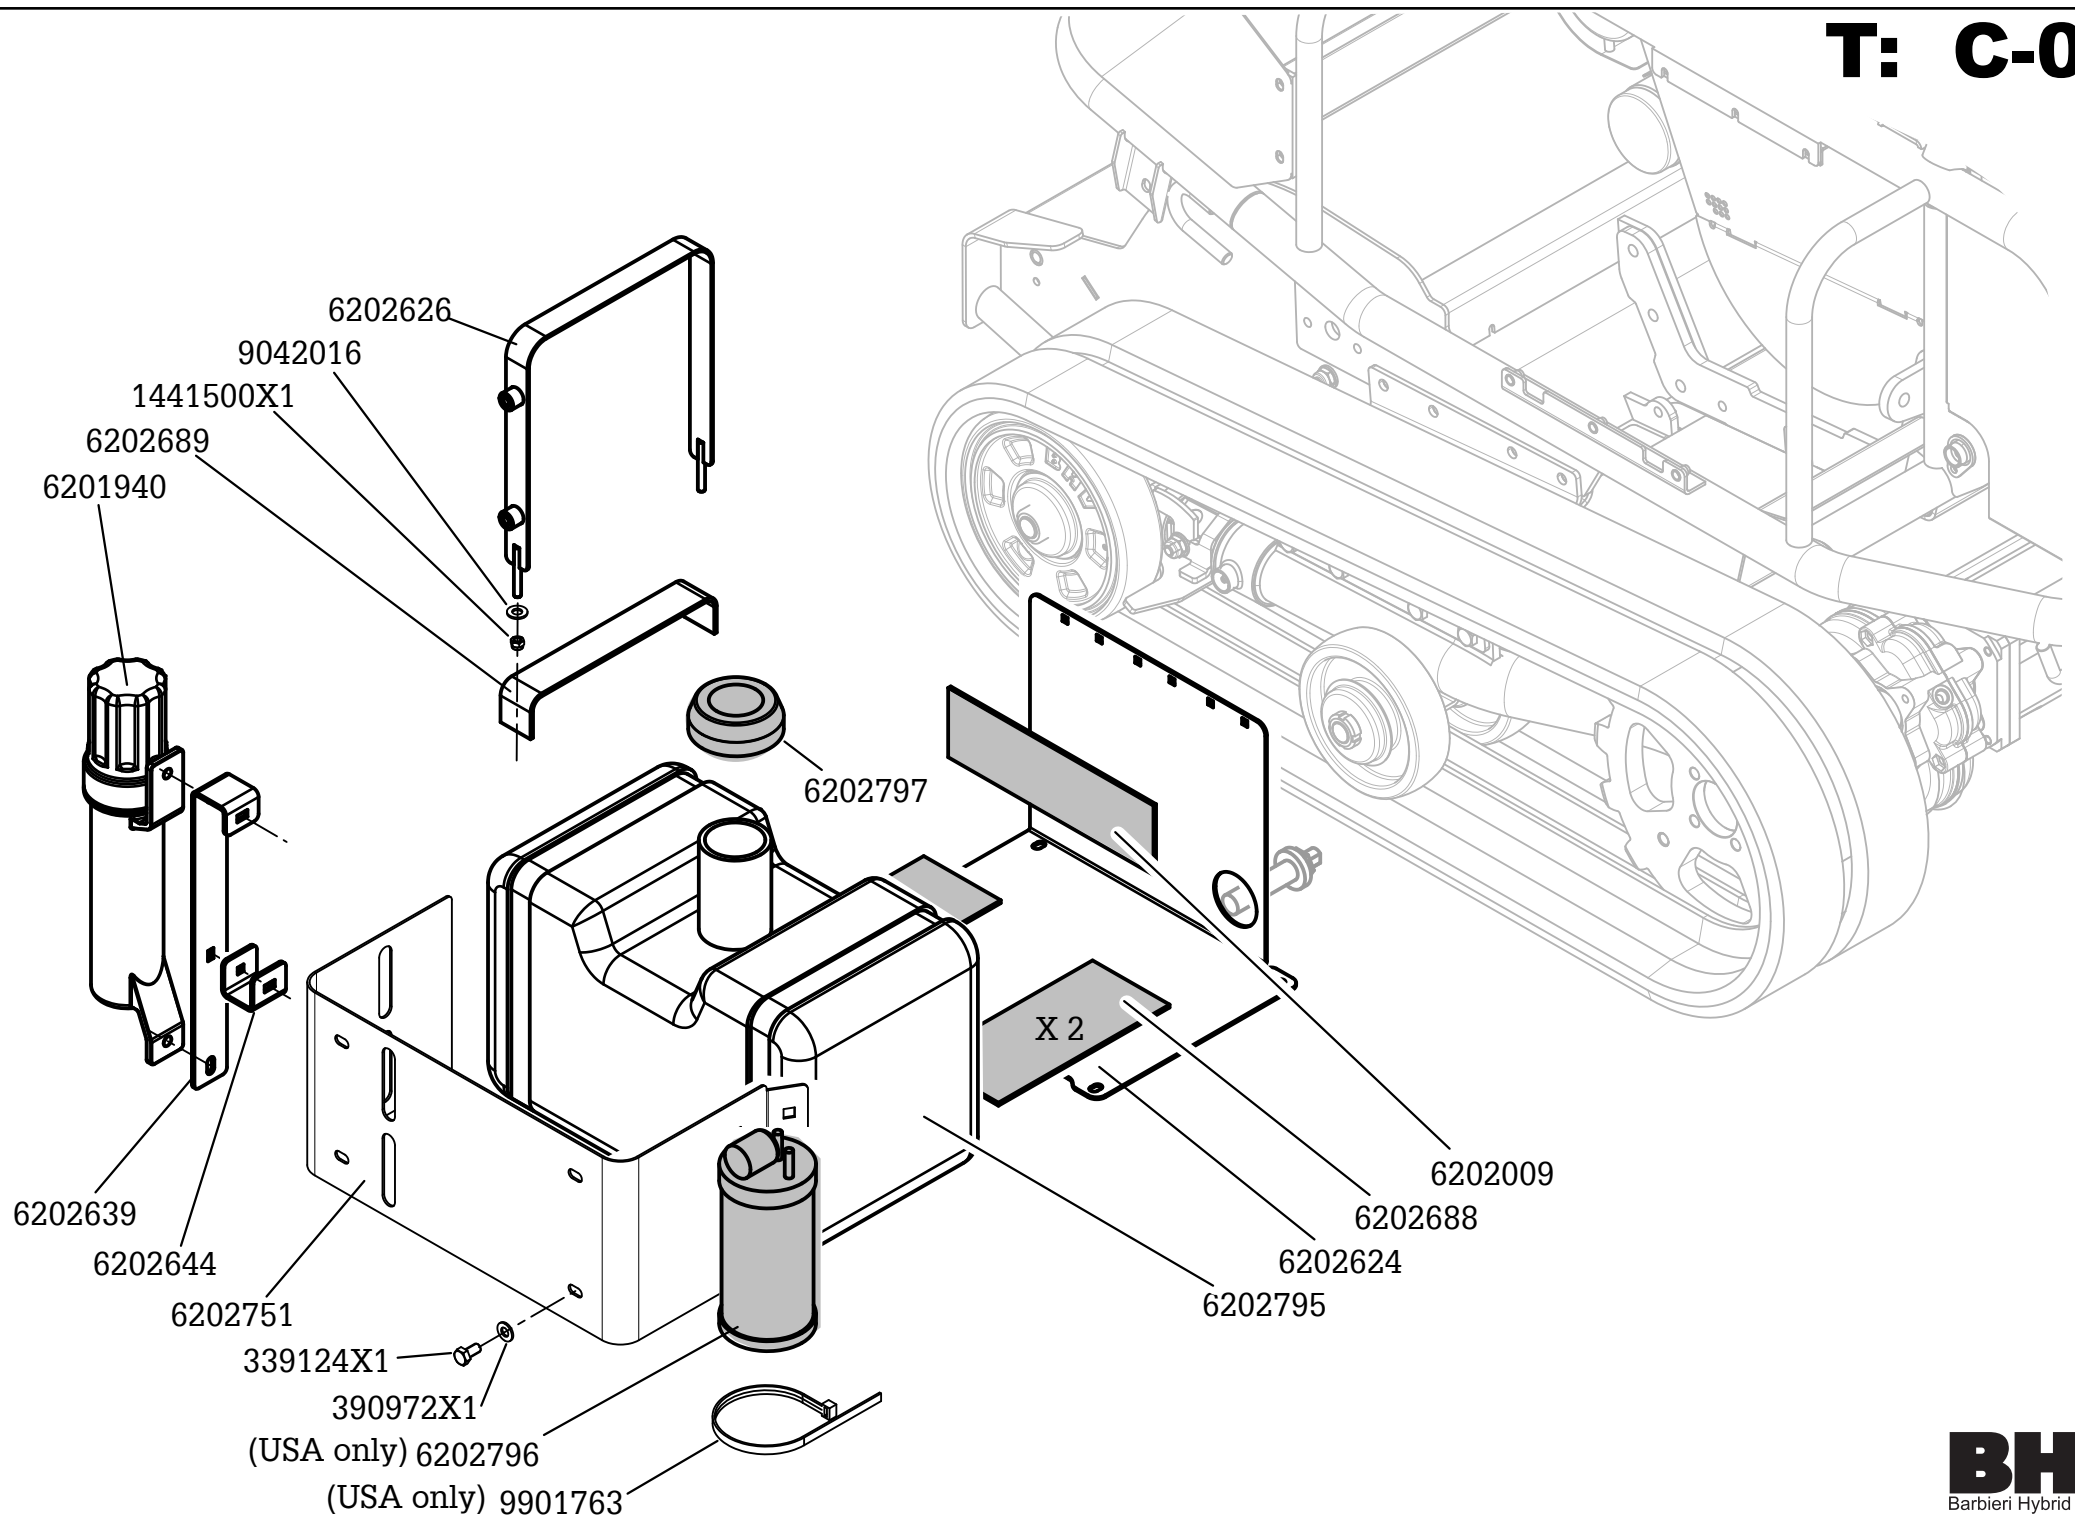

Parts code: PC - 6200 - 200- C
Publishing date: 25 March 2020
Printed in Italy

REMOTE CONTROL SLOPE FLAIL MOWER

MODEL:

X Cut

80B23ISD

Spare Part Catalogue

Platto Corto - Cingolo Corto

BHV
Barbieri Hybrid Vehicle

T: C-02

T: C-03

T: C-04

T: C-05

T: C-09

TC-10

X Cut 80

www.barbierisrl.com