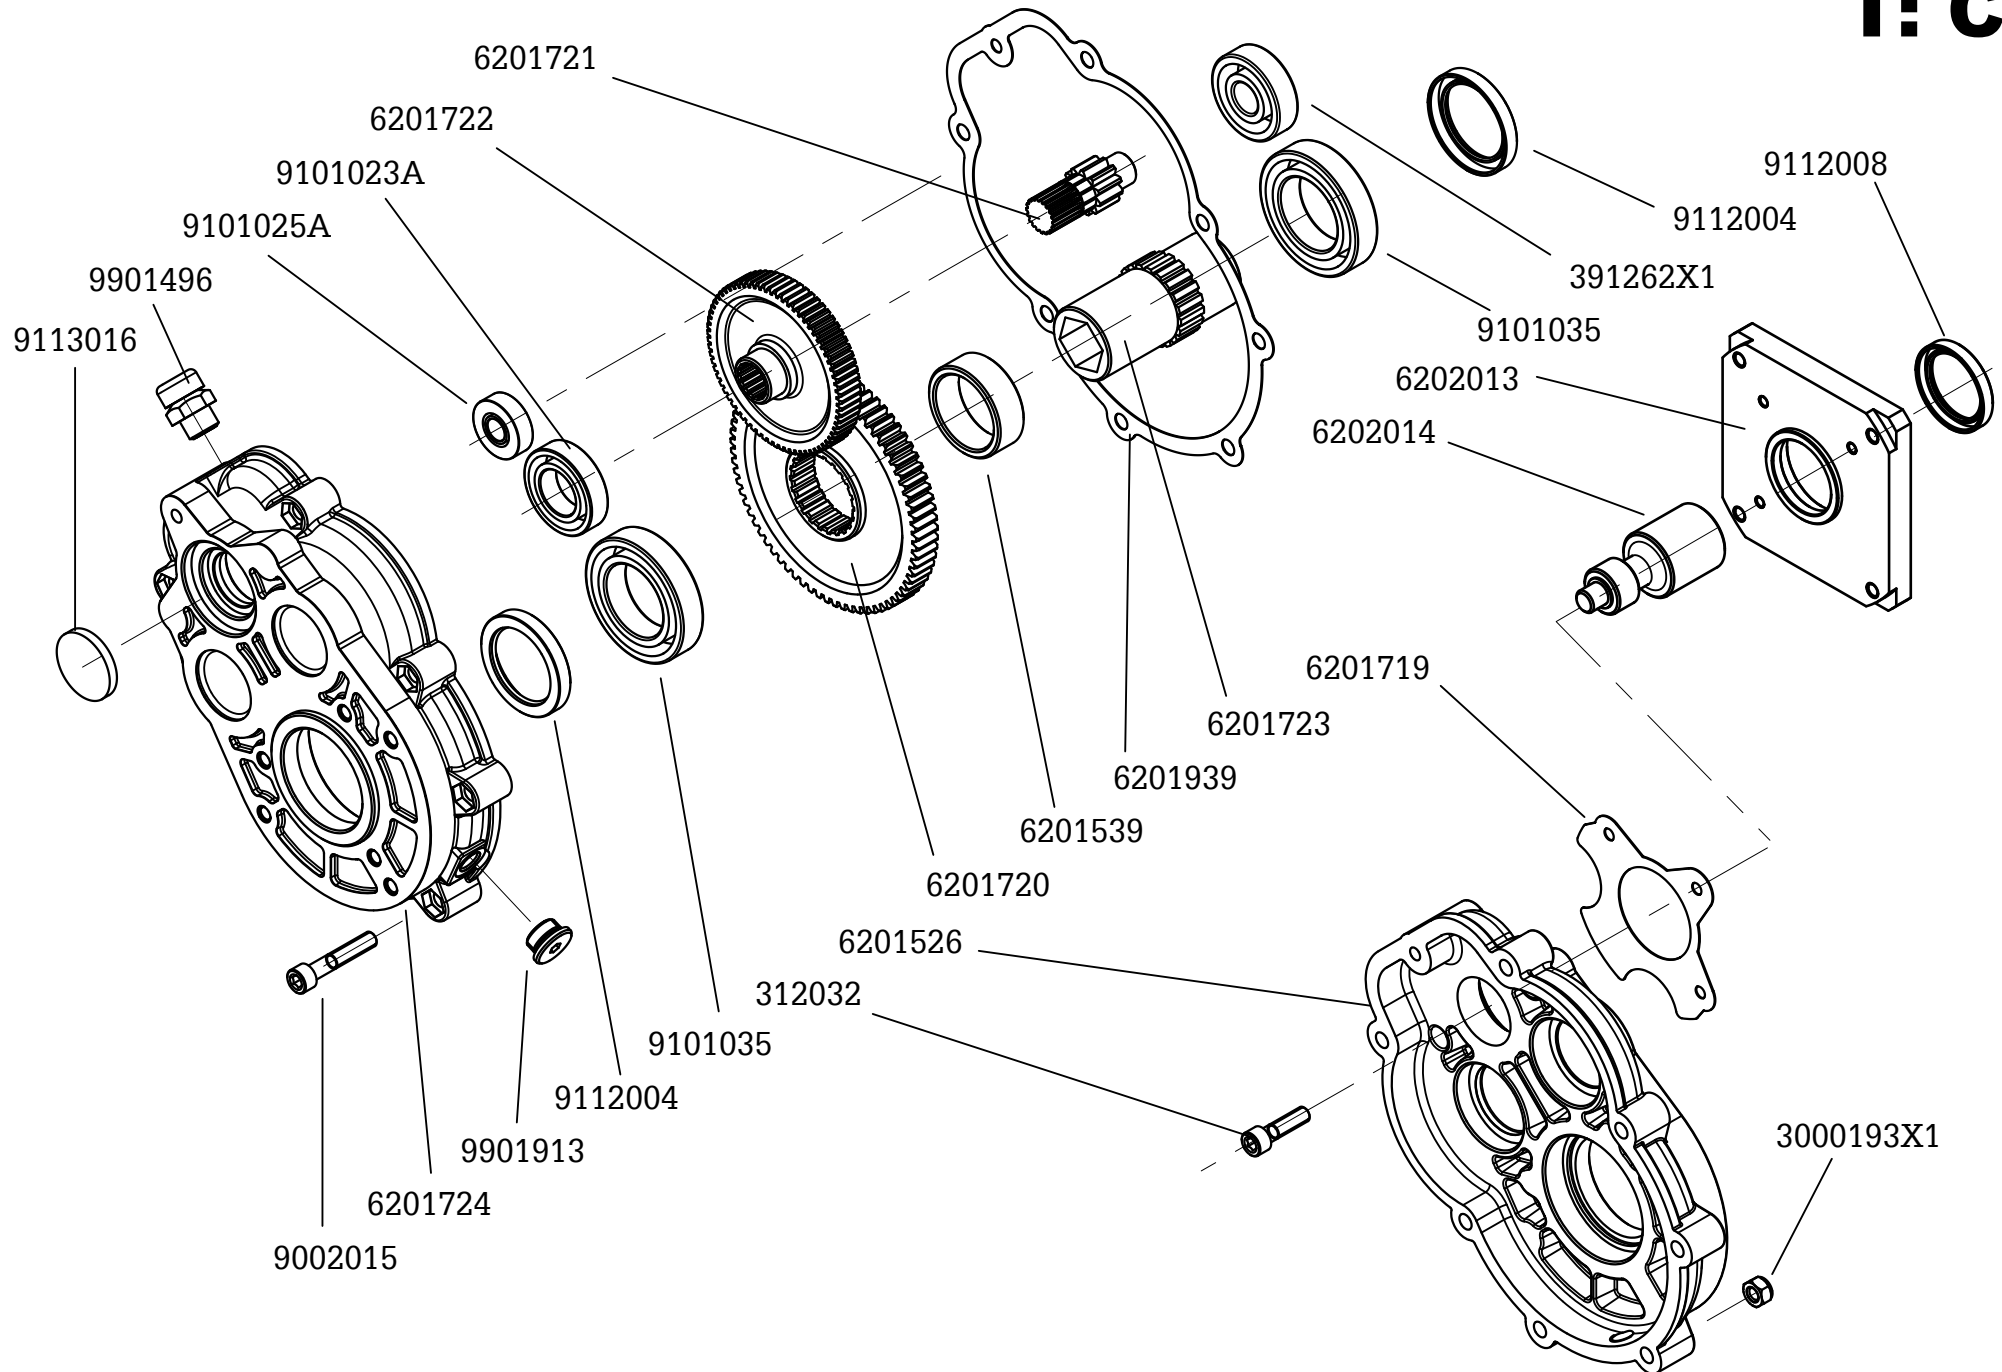

Parts code: PC - 6200 - 200- C
Publishing date: 25 March 2020
Printed in Italy

REMOTE CONTROL SLOPE FLAIL MOWER

MODEL:

X Cut

80B23ISD

Spare Part Catalogue

Platto Corto - Cingolo Corto

BHV
Barbieri Hybrid Vehicle

T: C-02

T: C-03

T: C-04

T: C-05

T: C-09

TC-10

X Cut 80

www.barbierisrl.com