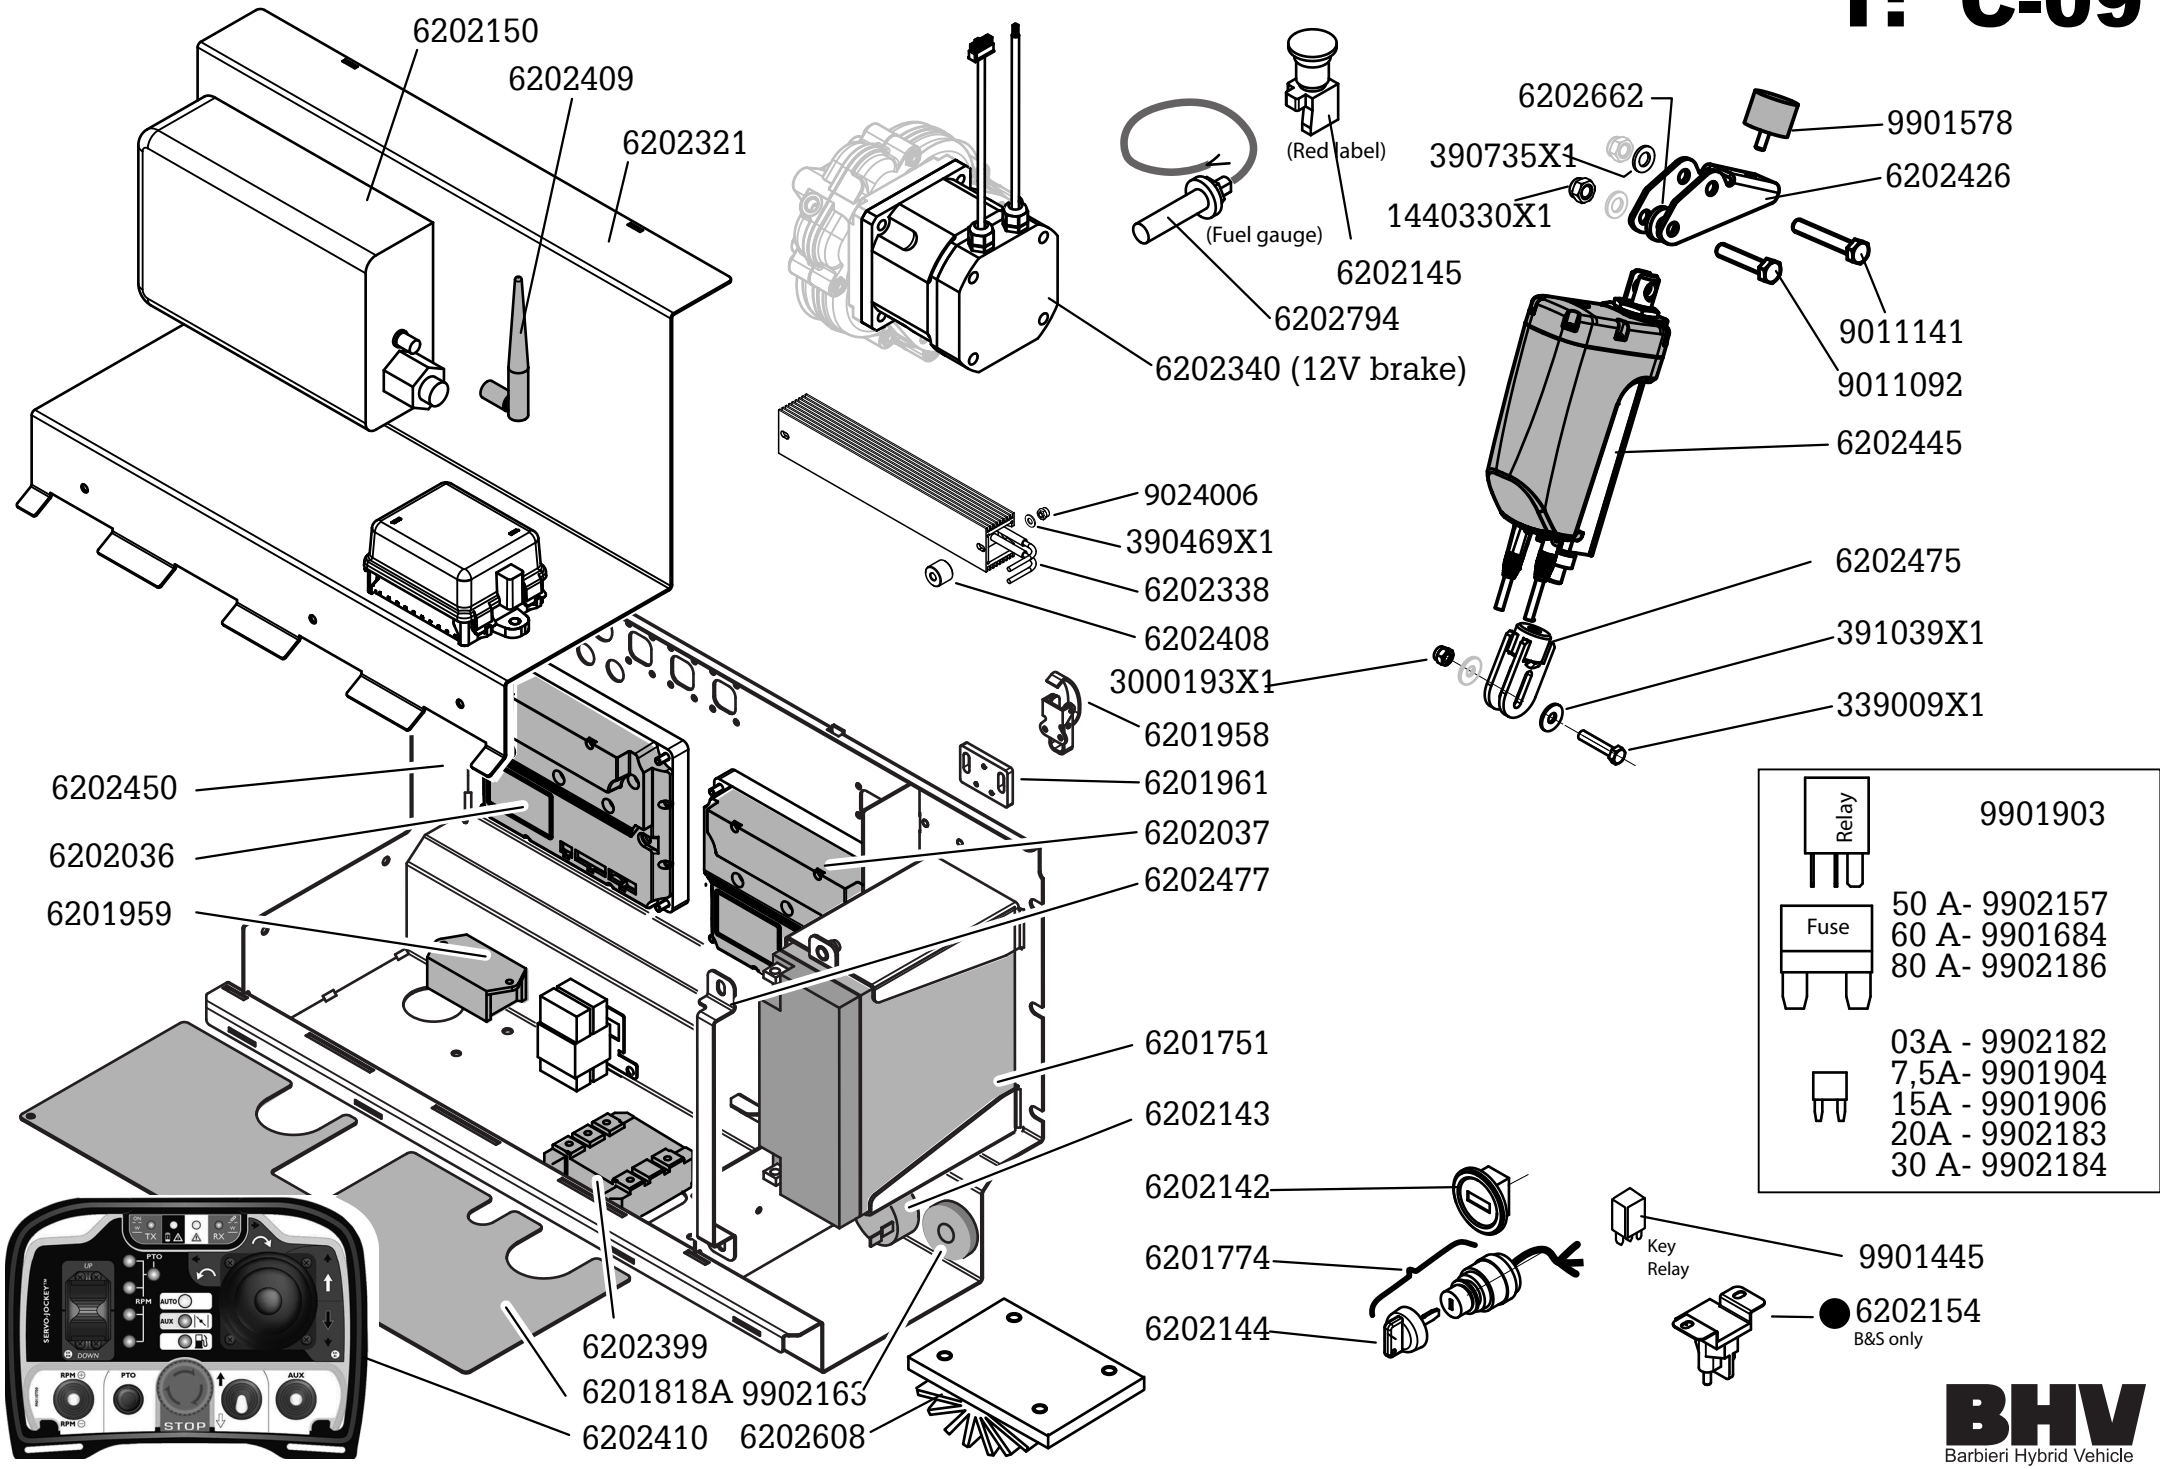

Parts code: PC - 6200 - 200- C
Publishing date: 25 March 2020
Printed in Italy

REMOTE CONTROL SLOPE FLAIL MOWER

MODEL:

X Cut

80B23ISD

Spare Part Catalogue

Platto Corto - Cingolo Corto

BHV
Barbieri Hybrid Vehicle

T: C-02

T: C-03

T: C-04

T: C-05

T: C-09

TC-10

X Cut 80

www.barbierisrl.com