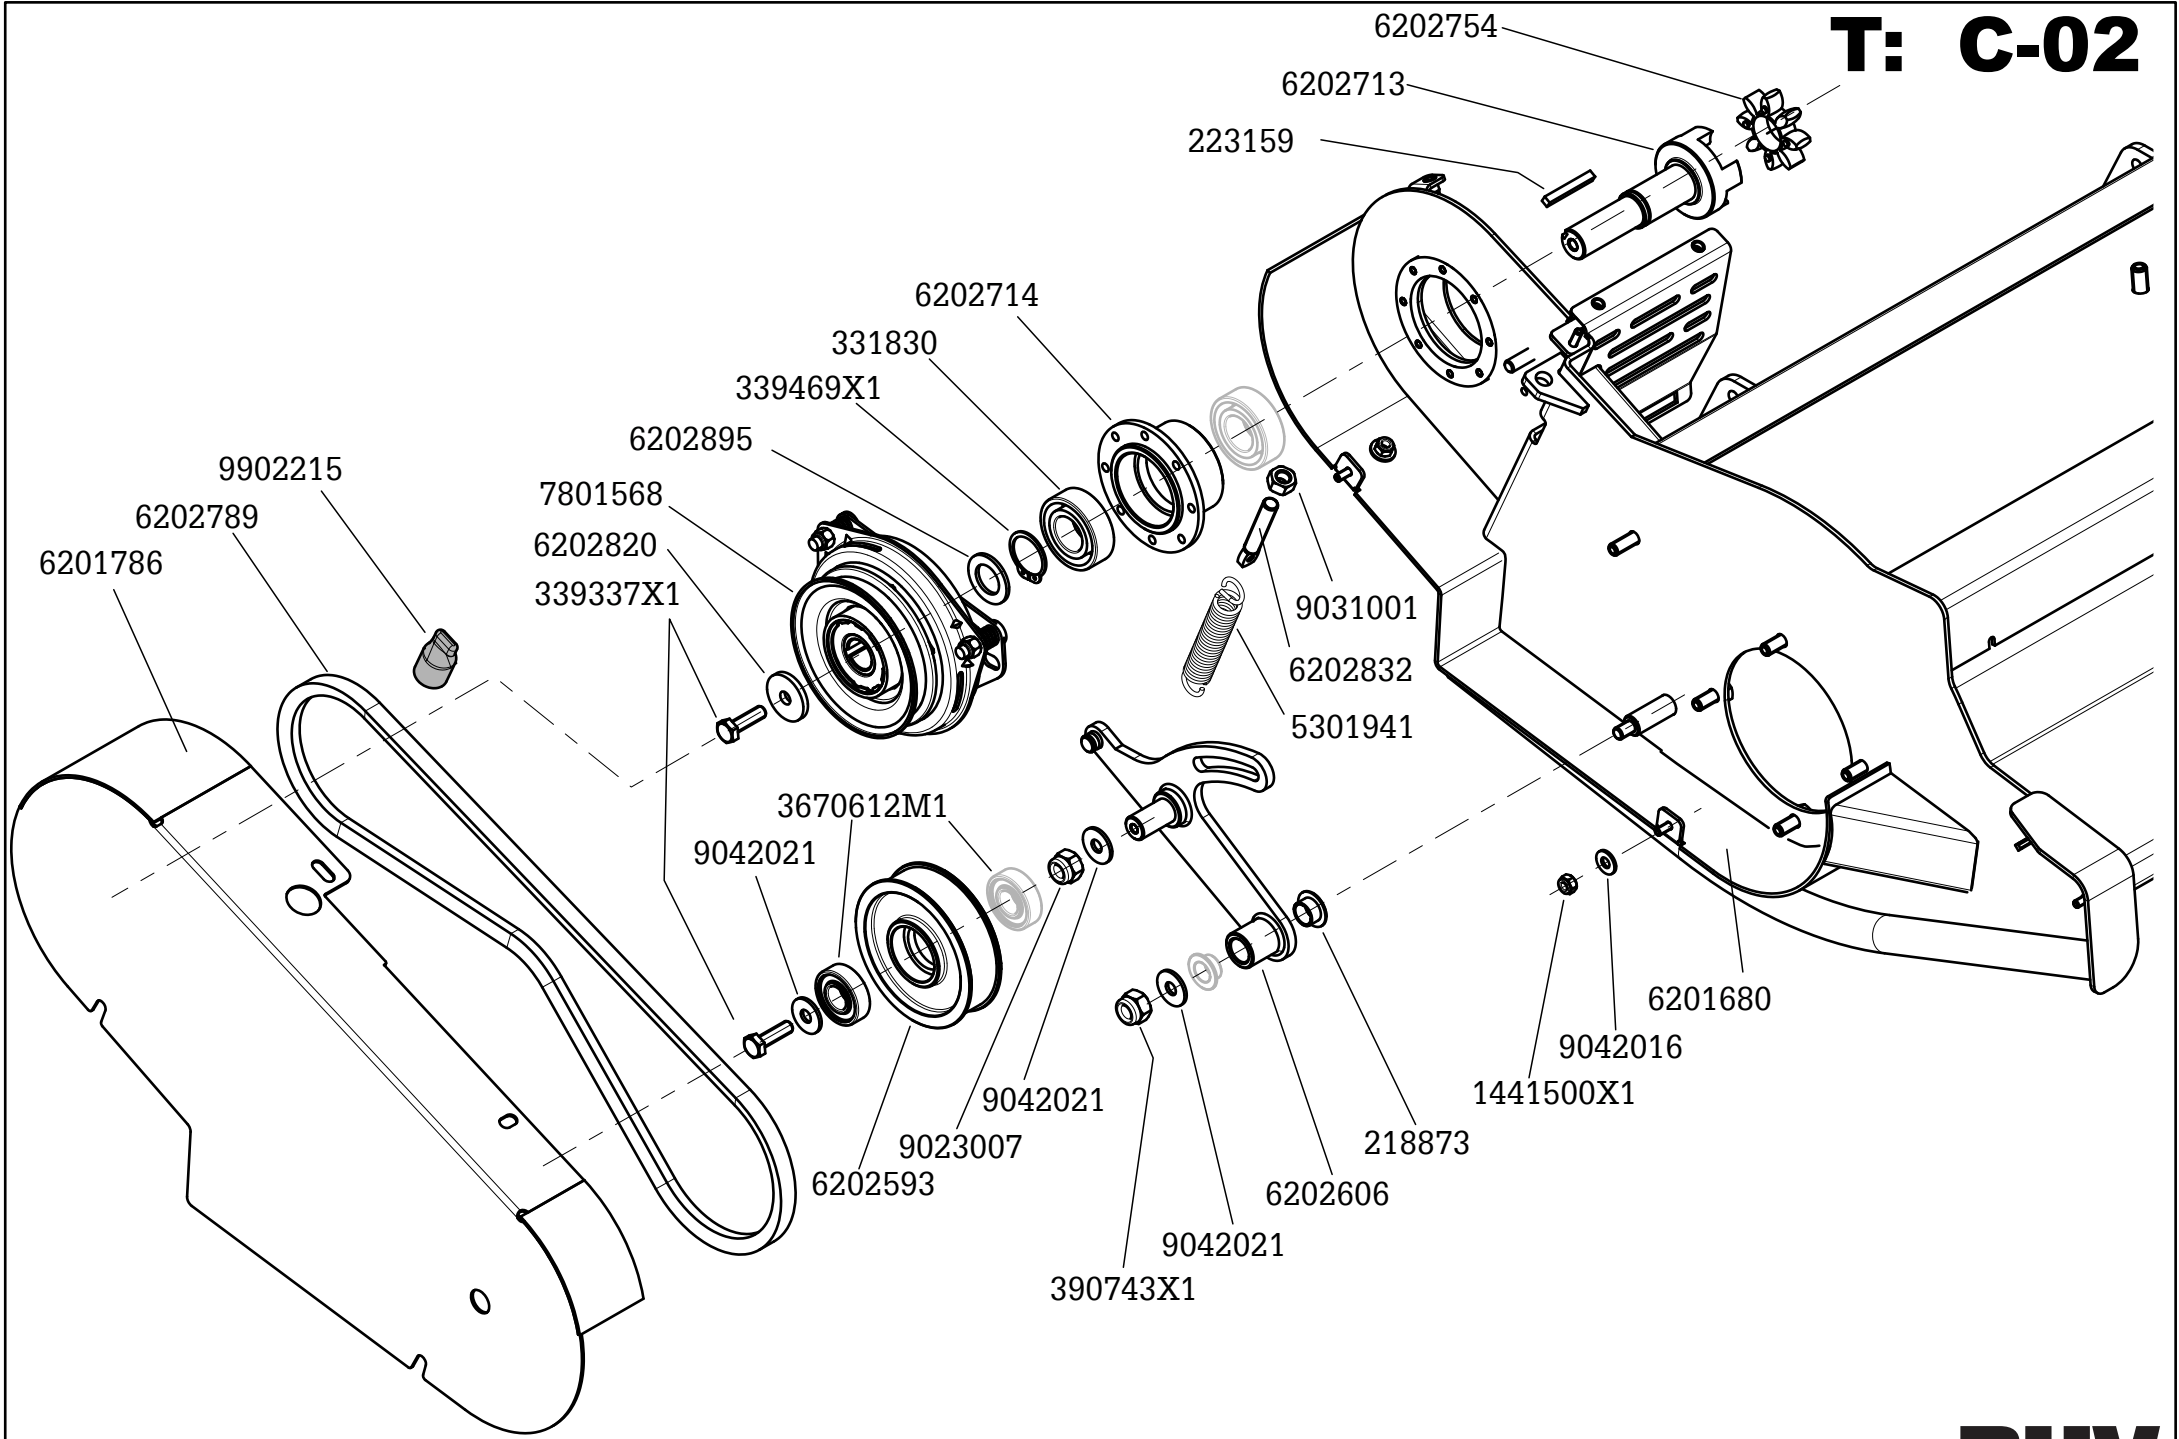

Parts code: PC - 6200 - 200- C
Publishing date: 25 March 2020
Printed in Italy

REMOTE CONTROL SLOPE FLAIL MOWER

MODEL:

X Cut

80B23ISD

Spare Part Catalogue

Platto Corto - Cingolo Corto

BHV
Barbieri Hybrid Vehicle

T: C-02

T: C-03

T: C-04

T: C-05

T: C-09

TC-10

X Cut 80

www.barbierisrl.com