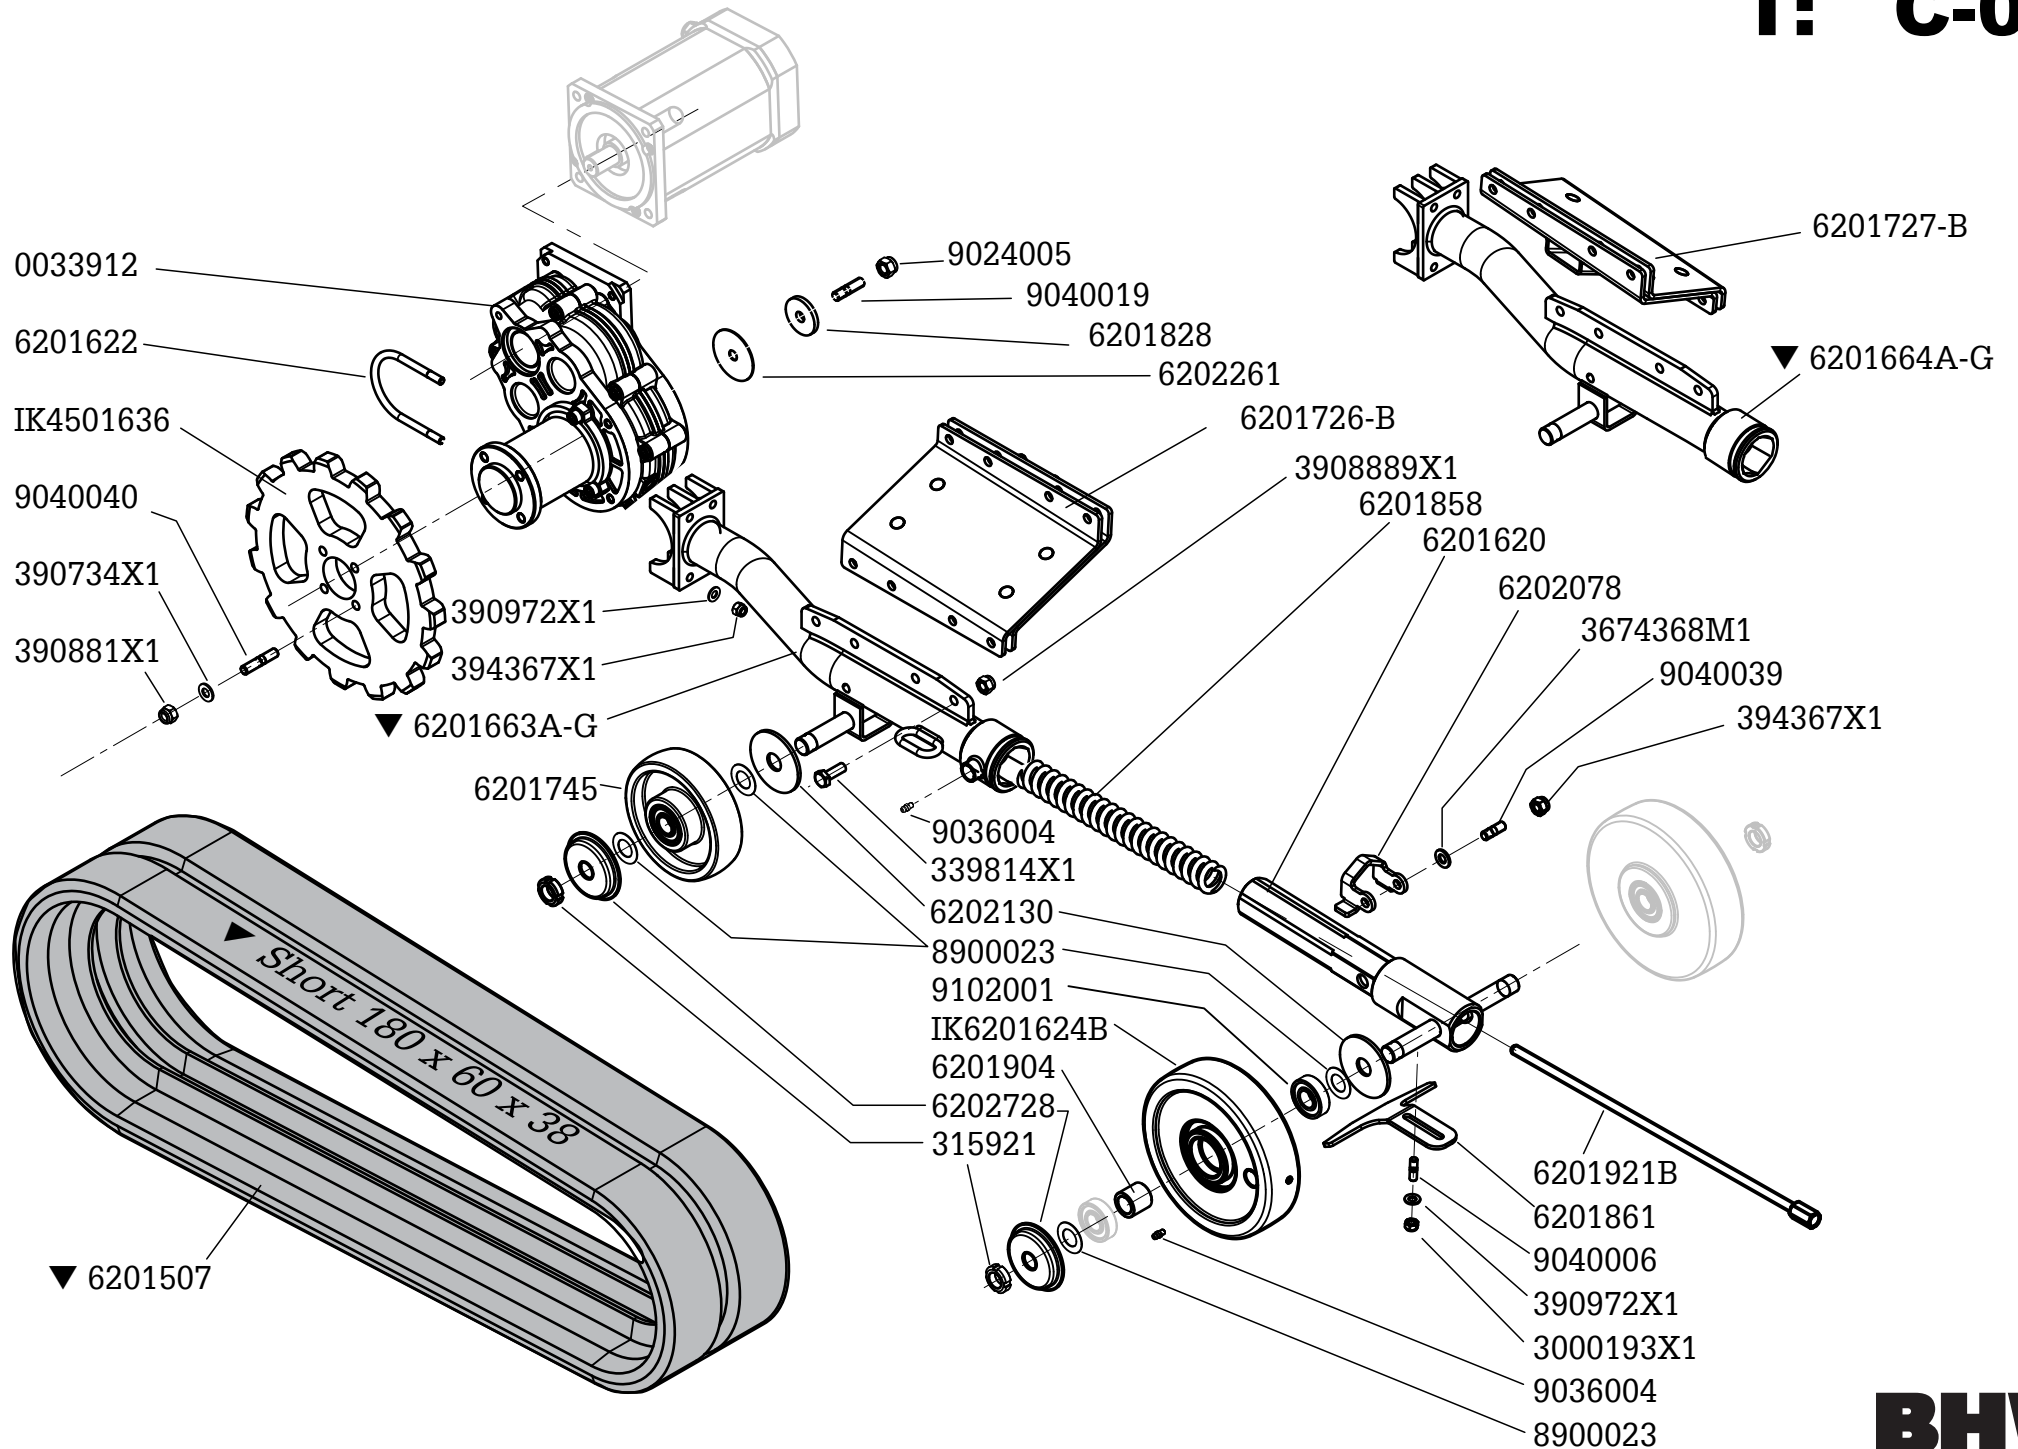

Parts code: PC - 6200 - 200- C
Publishing date: 25 March 2020
Printed in Italy

REMOTE CONTROL SLOPE FLAIL MOWER

MODEL:

X Cut

80B23ISD

Spare Part Catalogue

Platto Corto - Cingolo Corto

BHV
Barbieri Hybrid Vehicle

T: C-02

T: C-03

T: C-04

T: C-05

T: C-09

TC-10

X Cut 80

www.barbierisrl.com