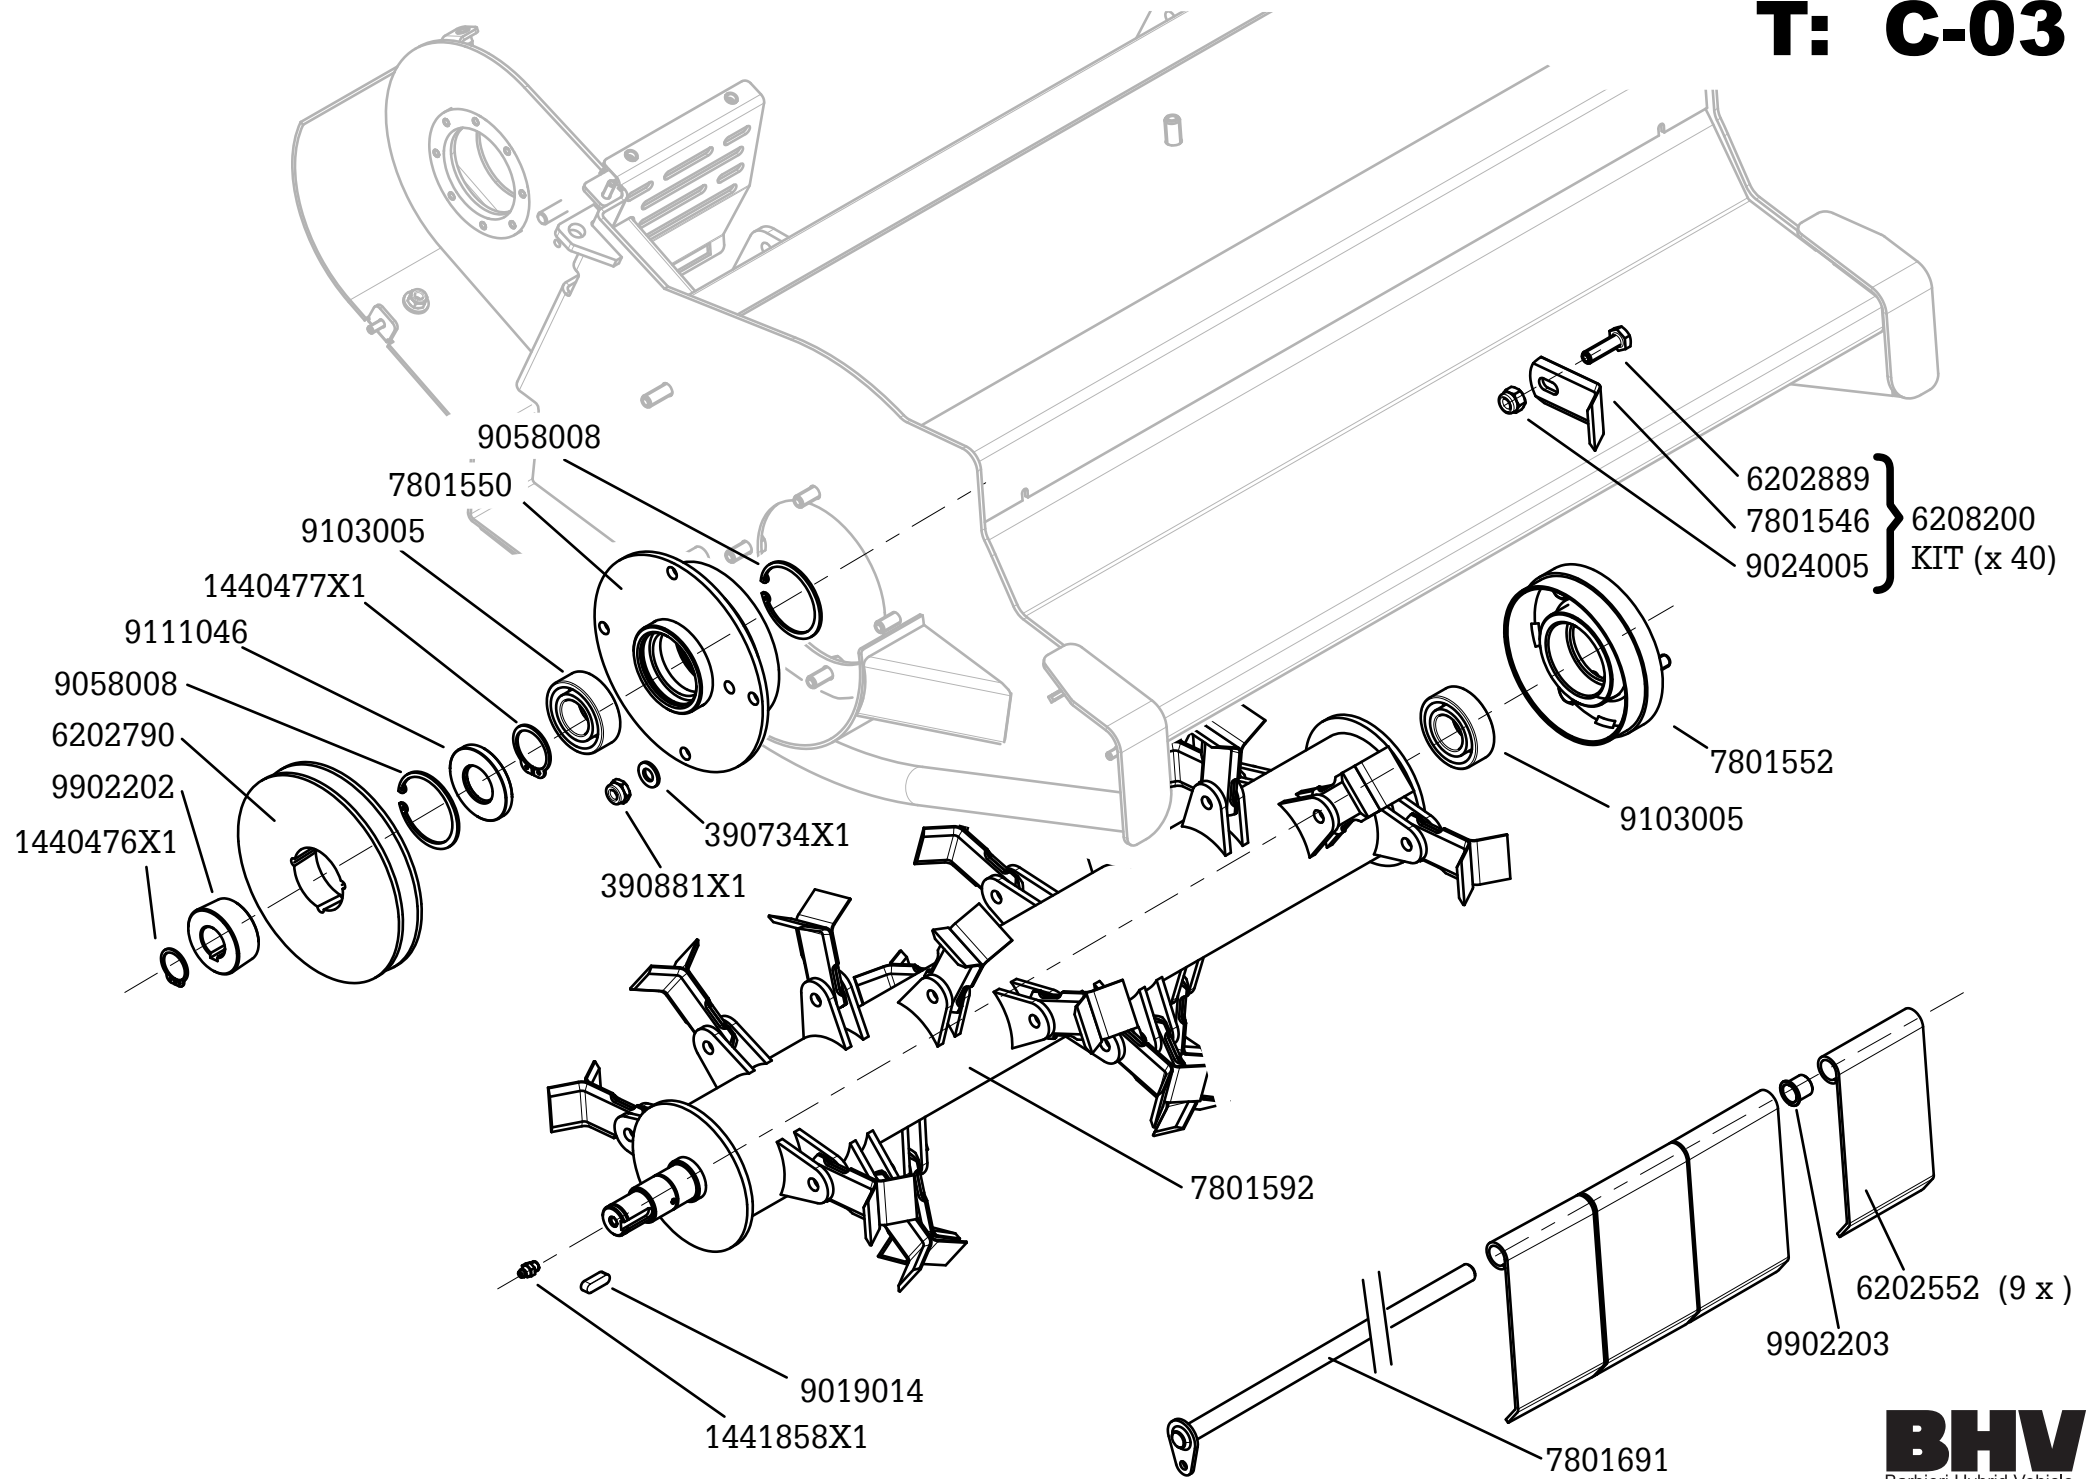

Parts code: PC - 6200 - 200- C
Publishing date: 25 March 2020
Printed in Italy

REMOTE CONTROL SLOPE FLAIL MOWER

MODEL:

X Cut

80B23ISD

Spare Part Catalogue

Platto Corto - Cingolo Corto

BHV
Barbieri Hybrid Vehicle

T: C-02

T: C-03

T: C-04

T: C-05

T: C-09

TC-10

X Cut 80

www.barbierisrl.com