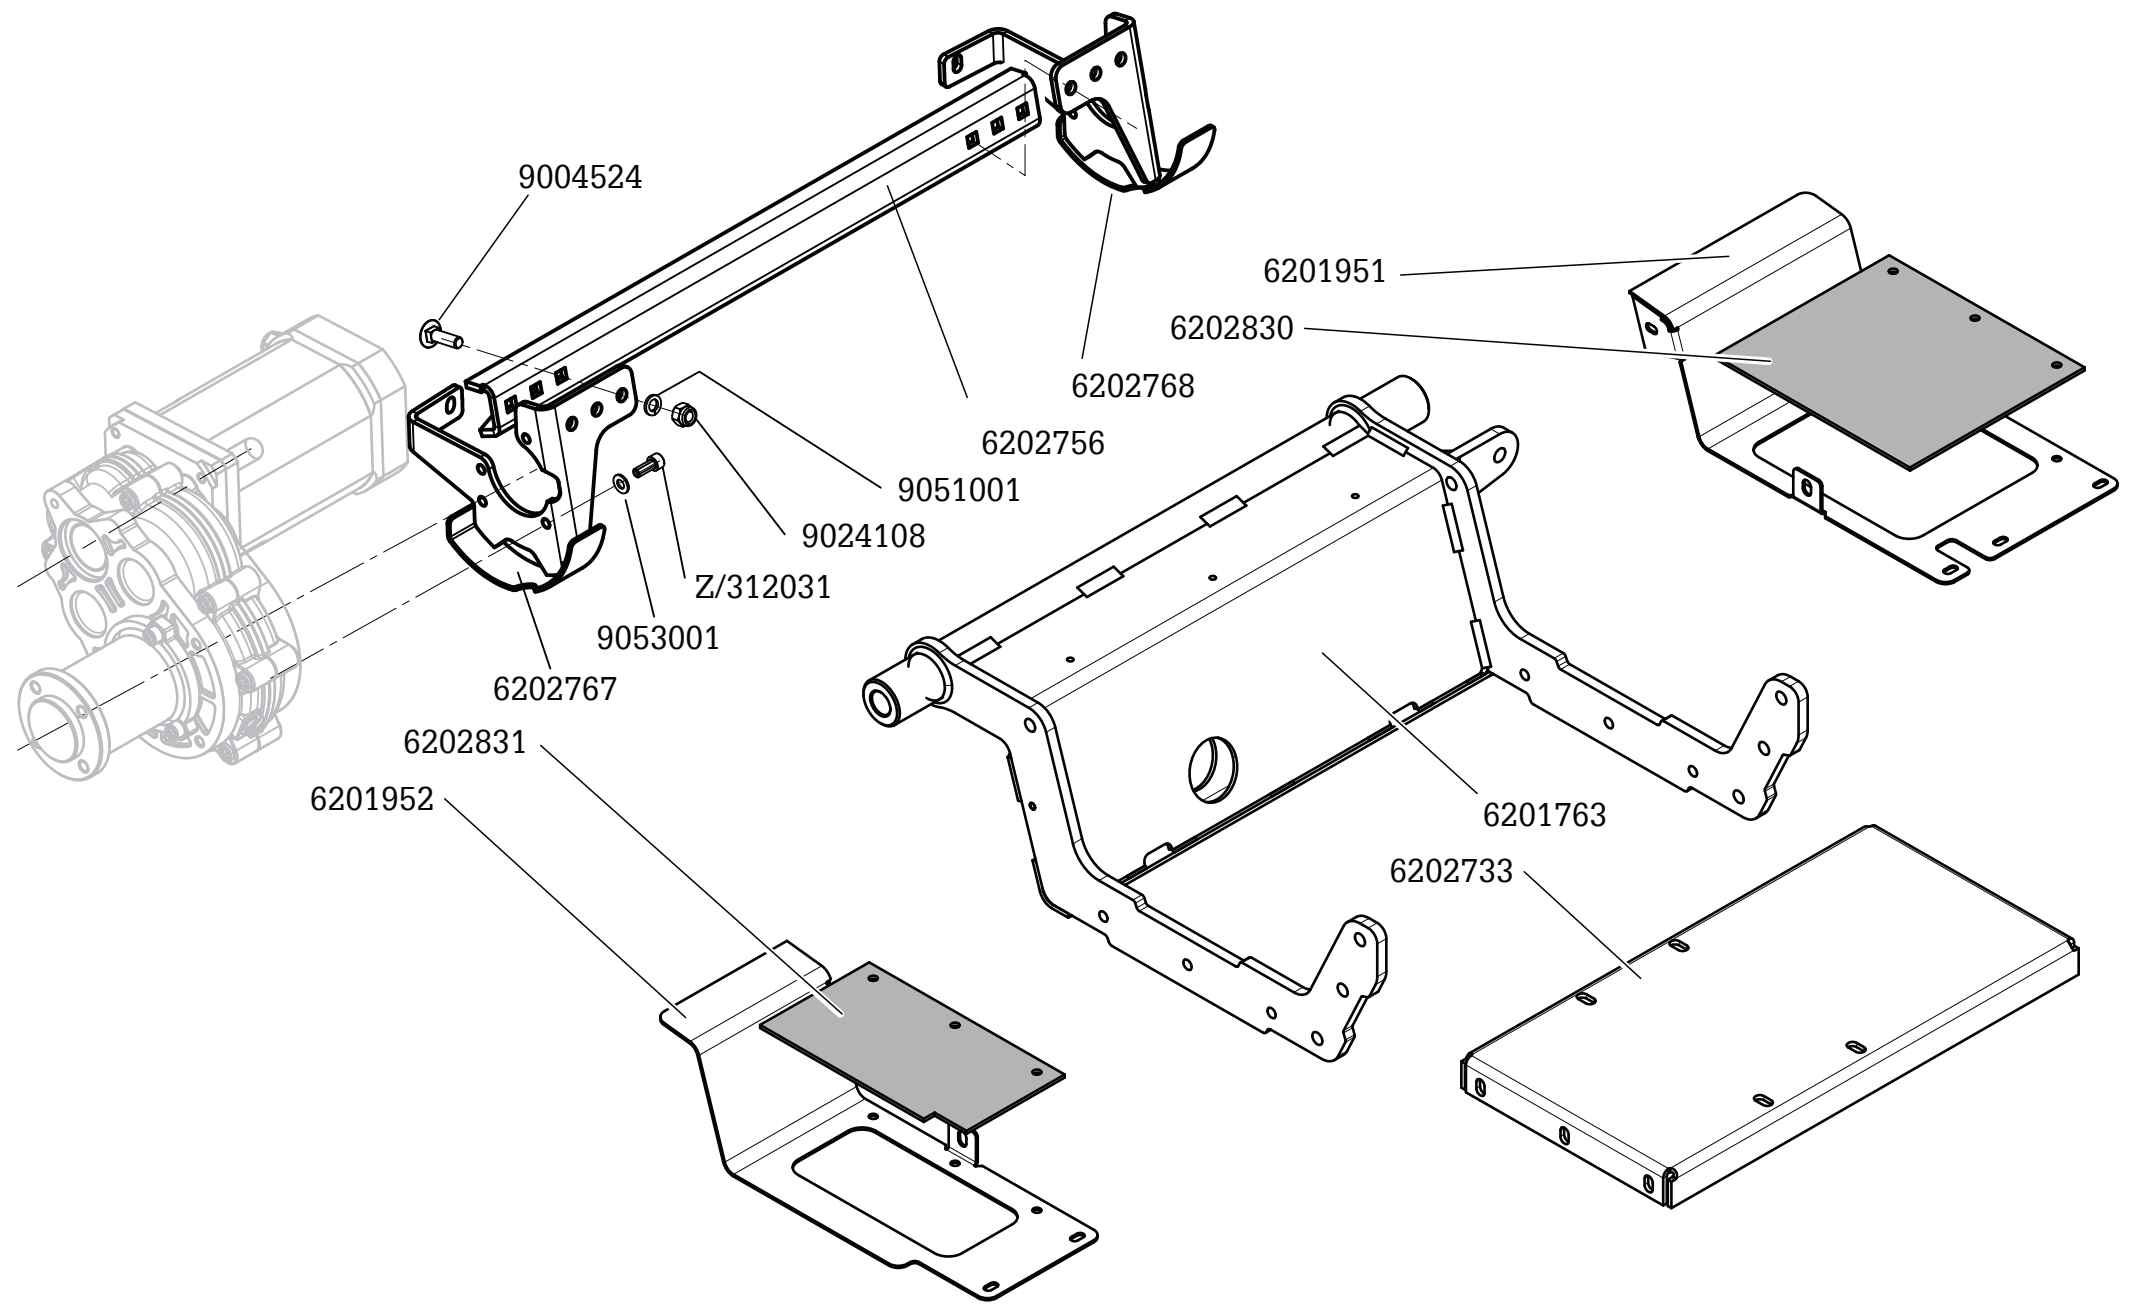

Parts code: PC - 6200 - 200- C
Publishing date: 25 March 2020
Printed in Italy

REMOTE CONTROL SLOPE FLAIL MOWER

MODEL:

X Cut

80B23ISD

Spare Part Catalogue

Platto Corto - Cingolo Corto

BHV
Barbieri Hybrid Vehicle

T: C-02

T: C-03

T: C-04

T: C-05

T: C-09

TC-10

X Cut 80

www.barbierisrl.com