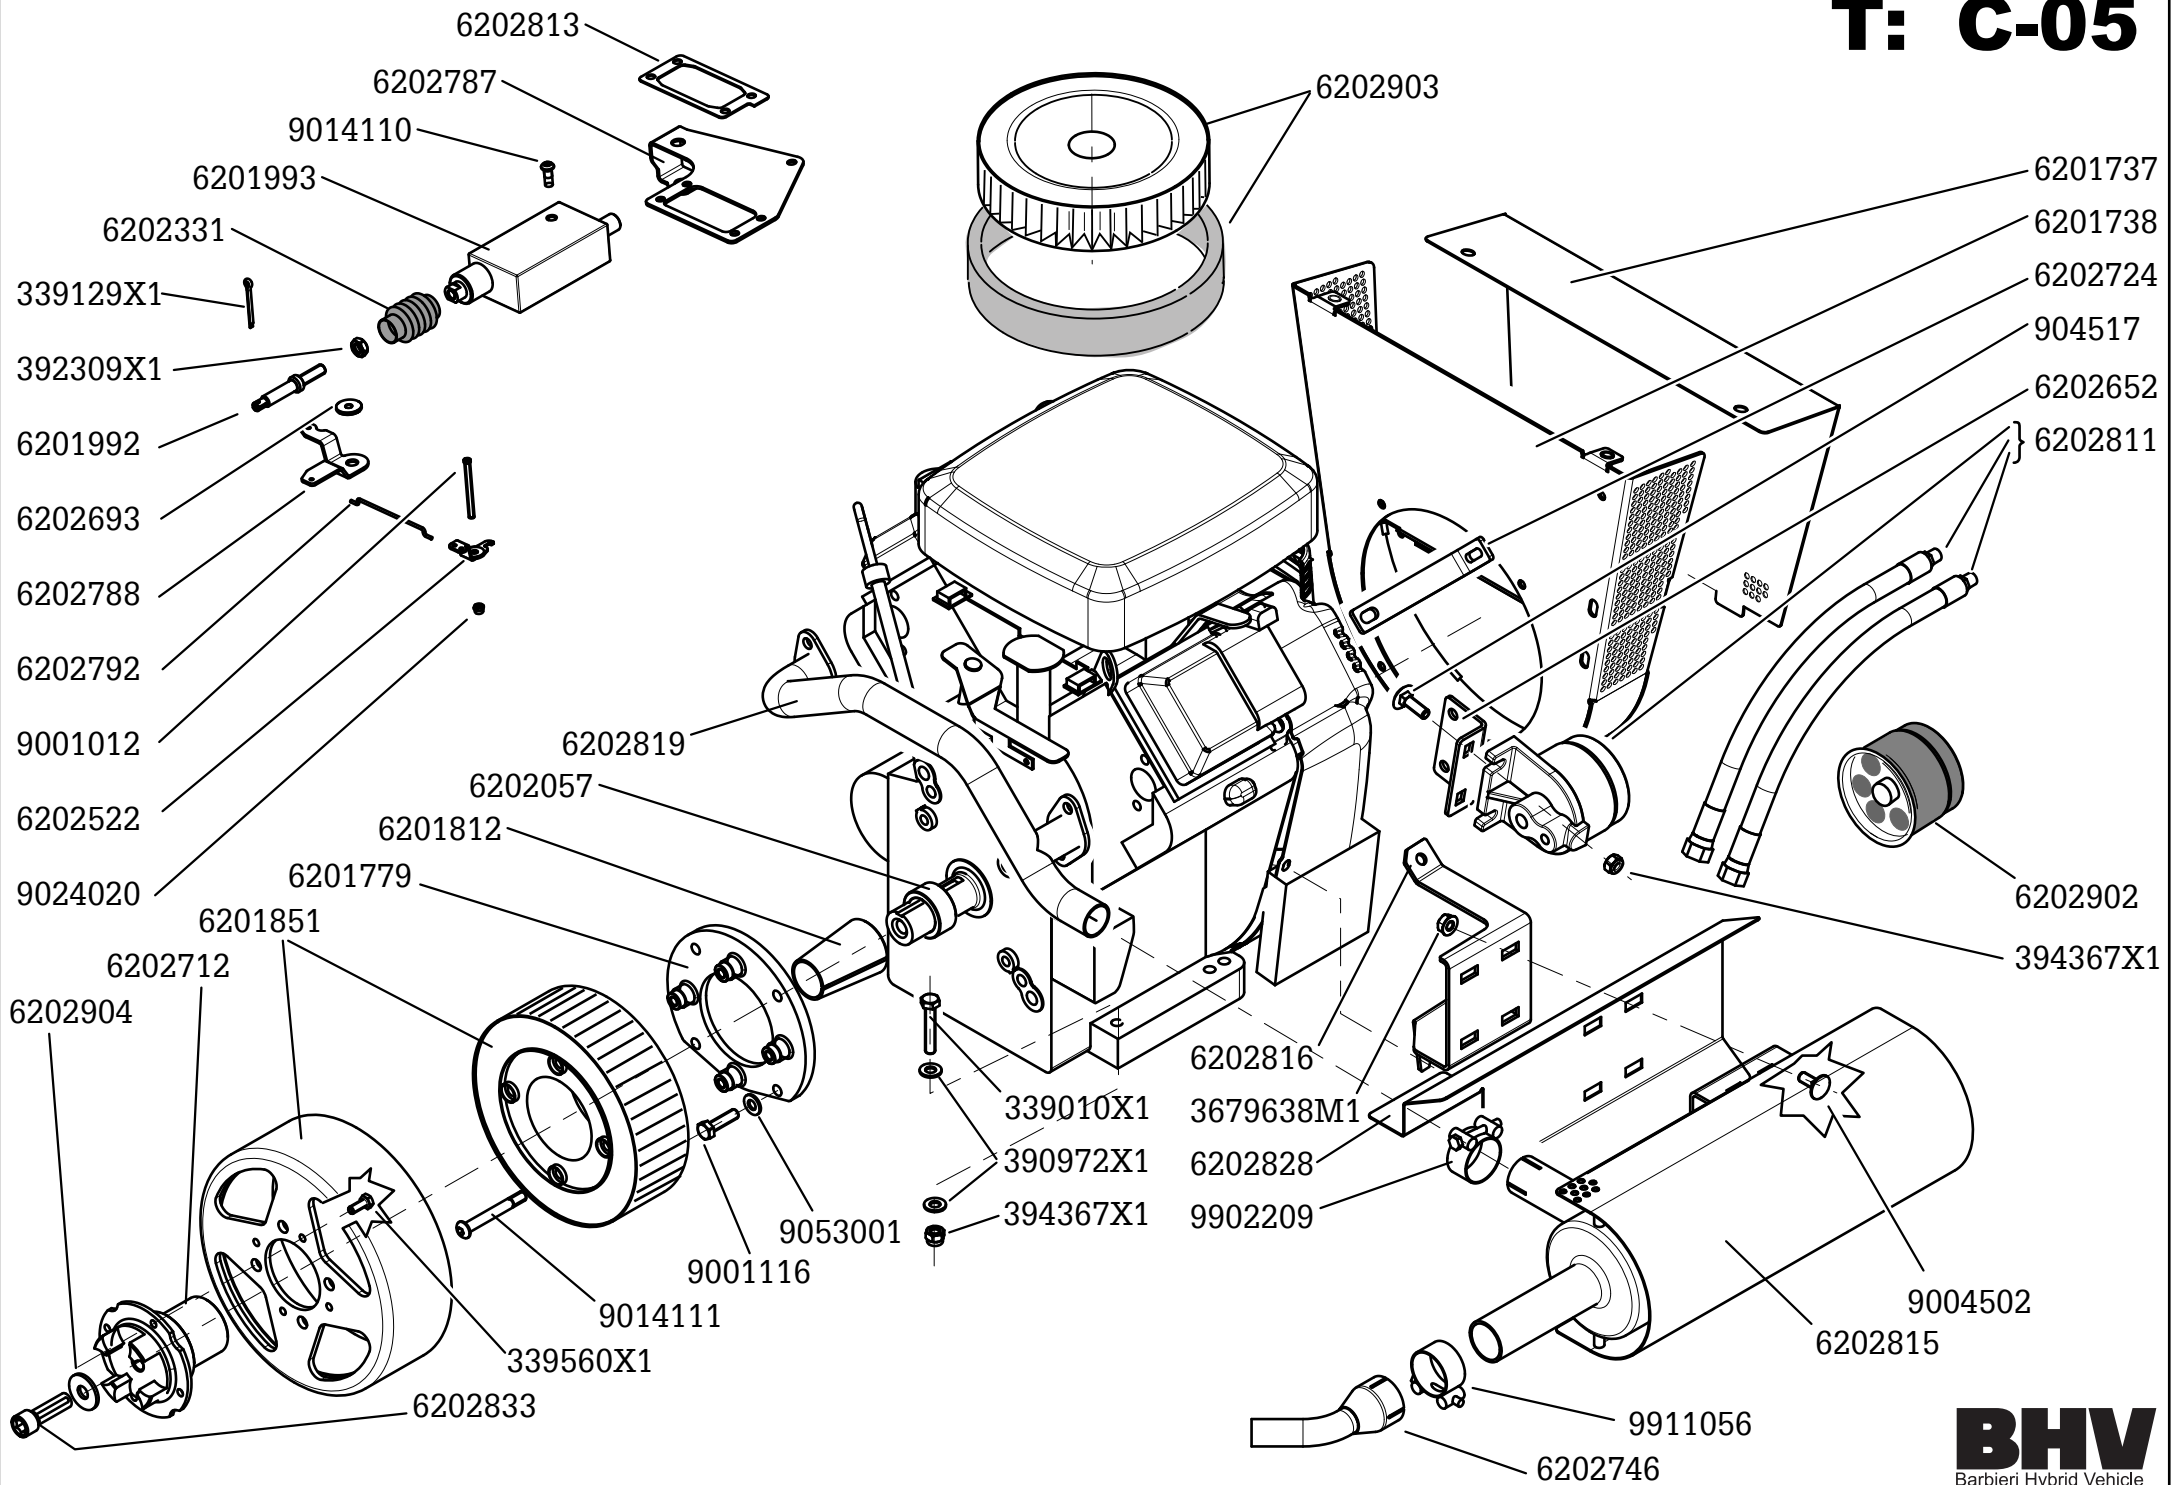

Parts code: PC - 6200 - 200- C
Publishing date: 25 March 2020
Printed in Italy

REMOTE CONTROL SLOPE FLAIL MOWER

MODEL:

X Cut

80B23ISD

Spare Part Catalogue

Platto Corto - Cingolo Corto

BHV
Barbieri Hybrid Vehicle

T: C-02

T: C-03

T: C-04

T: C-05

T: C-09

TC-10

X Cut 80

www.barbierisrl.com