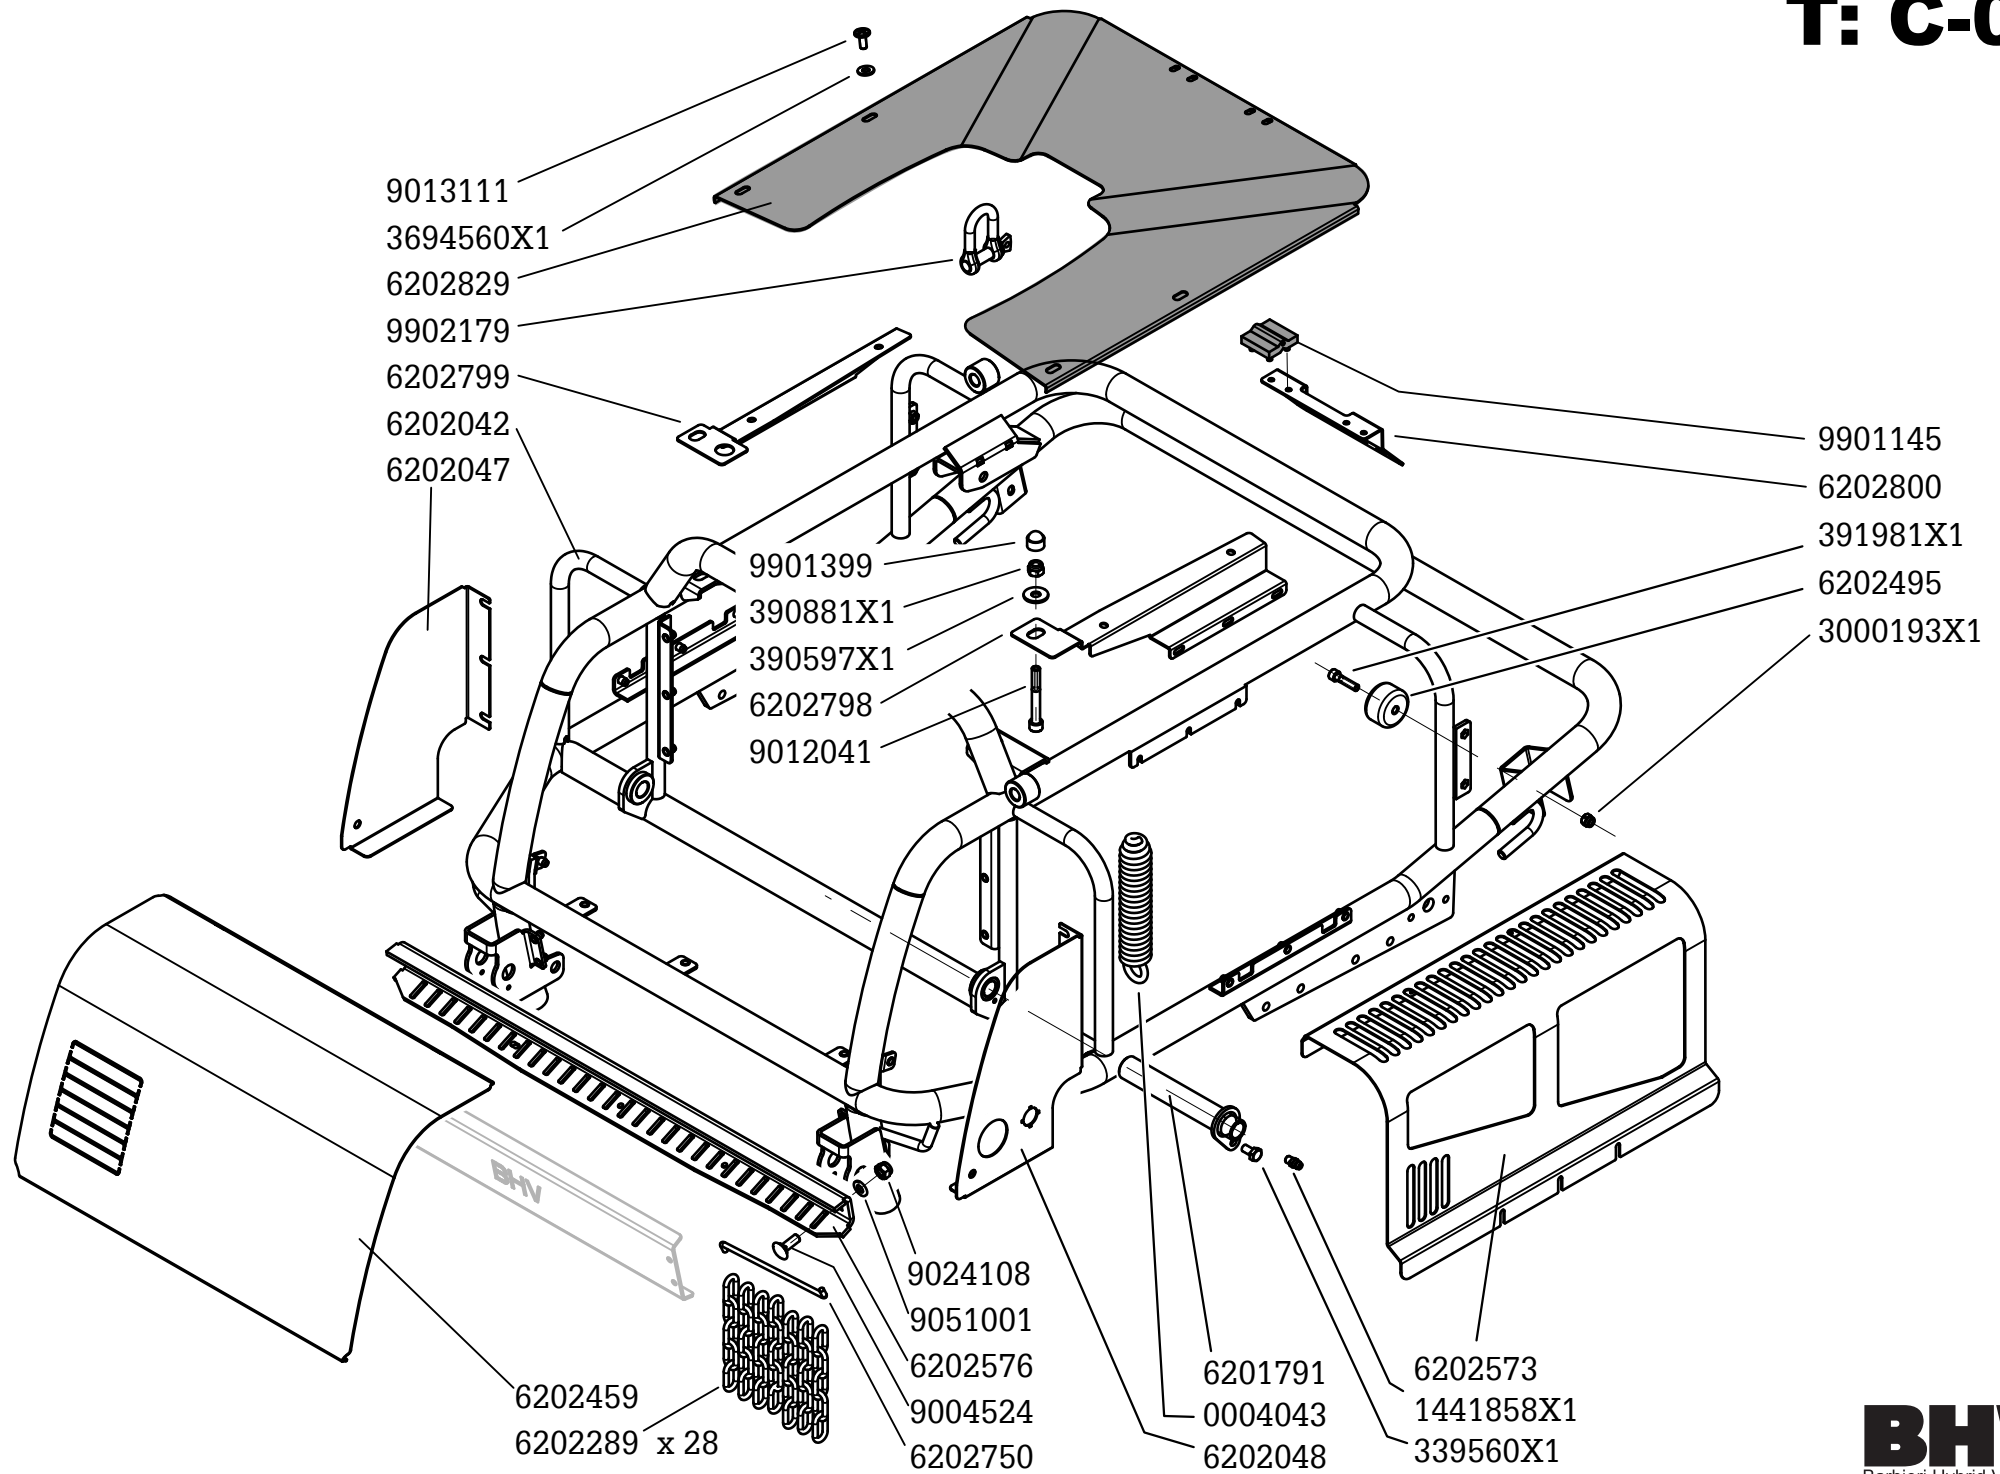

Parts code: PC - 6200 - 200- C
Publishing date: 25 March 2020
Printed in Italy

REMOTE CONTROL SLOPE FLAIL MOWER

MODEL:

X Cut

80B23ISD

Spare Part Catalogue

Platto Corto - Cingolo Corto

BHV
Barbieri Hybrid Vehicle

T: C-02

T: C-03

T: C-04

T: C-05

T: C-09

TC-10

X Cut 80

www.barbierisrl.com