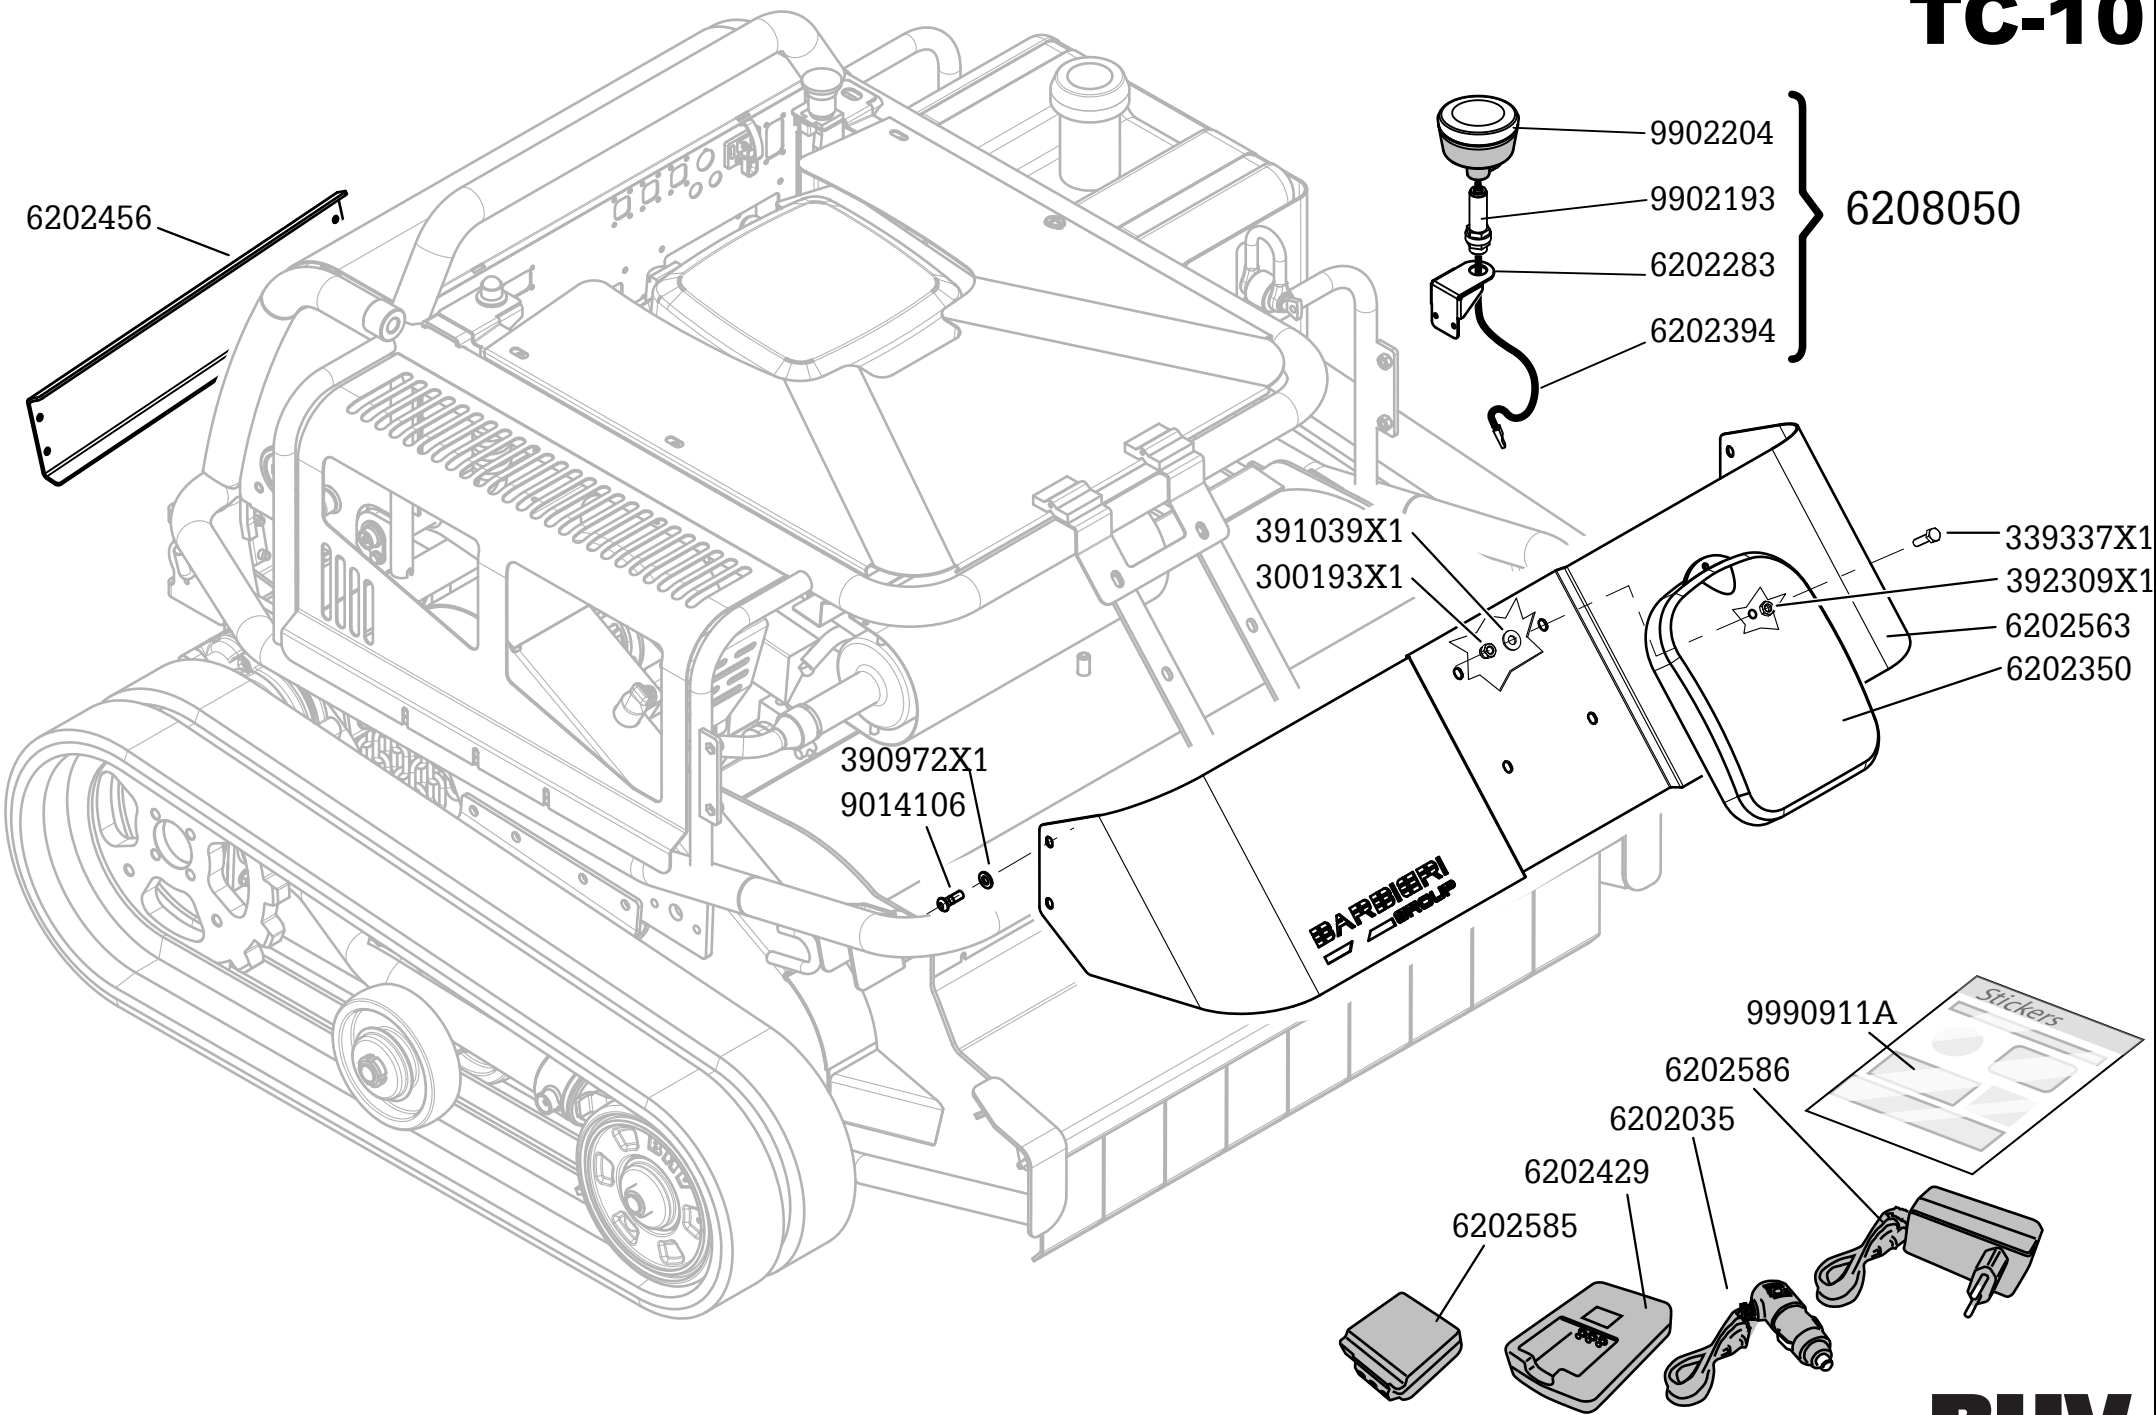

Parts code: PC - 6200 - 200- C
Publishing date: 25 March 2020
Printed in Italy

REMOTE CONTROL SLOPE FLAIL MOWER

MODEL:

X Cut

80B23ISD

Spare Part Catalogue

Platto Corto - Cingolo Corto

BHV
Barbieri Hybrid Vehicle

T: C-02

T: C-03

T: C-04

T: C-05

T: C-09

TC-10

X Cut 80

www.barbierisrl.com